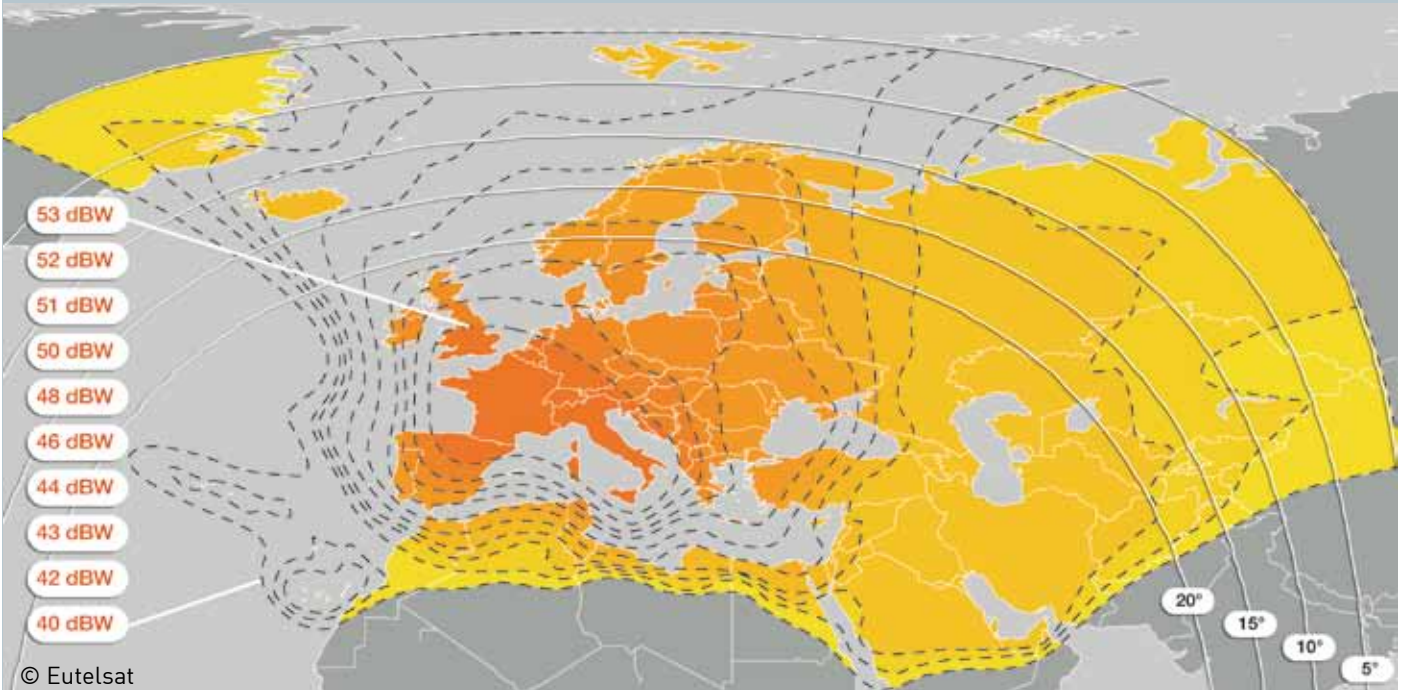

Footprint Eutelsat HotBird™ 9 @ 13° E: