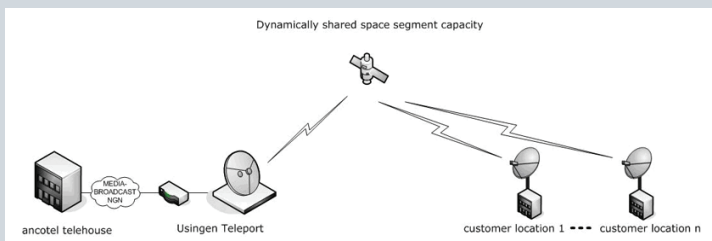

#### • Fixed bandwidth channels

Each of your locations is connected via a dedicated satellite channel to MEDIA BROADCAST's teleport in Usingen. From there, your IP traffic is sent on a multiple-Gbps terrestrial trunk to ancotel telehouse.

#### • Shared bandwidth channels

A satellite network connects your locations to MEDIA BROADCAST's teleport. This satellite network provides shared bandwidth capacity for all the locations you want to have served. The satellite bandwidth is dynamically shared and assigned to the locations depending upon the momentary demand, utilizing the satellite bandwidth efficiently and making it as cost-effective as possible.

Your IP traffic is sent from Usingen Teleport via the trunk connection to ancotel telehouse.