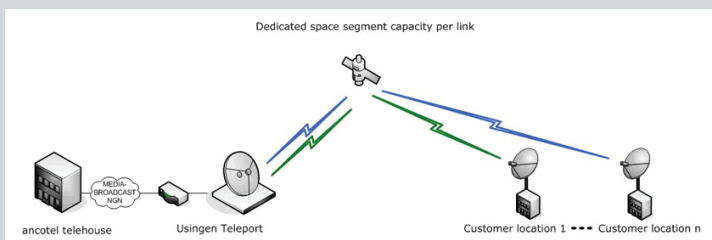

MEDIA BROADCAST solutions will transport your VoIP traffic to ancotel in Frankfurt, offering:

- IP-based connectivity from any location, even those very remote and difficult to serve
- Dedicated and shared bandwidth arrangements
- Complete service management end-to-end
- Delivery, installation, project management and training for all components of the solution
- Everything from turn-key implementations to modular systems in which you take care of providing equipment and services at the remote site

#### • Fixed bandwidth channels

Each of your locations is connected via a dedicated satellite channel to MEDIA BROADCAST's teleport in Usingen. From there, your IP traffic is sent on a multiple-Gbps terrestrial trunk to ancotel telehouse.

Your IP traffic is sent from Usingen Teleport via the trunk connection to ancotel telehouse.